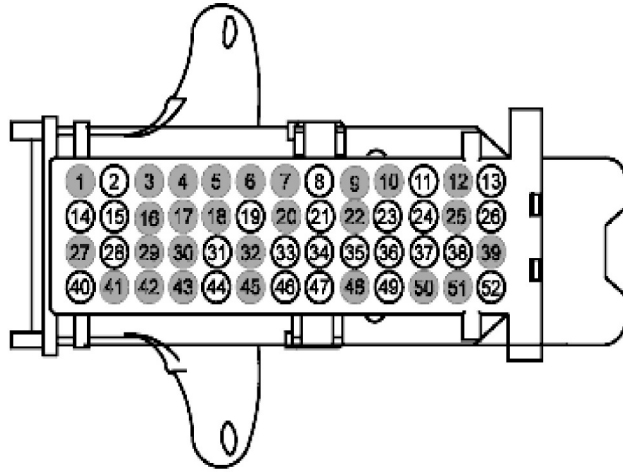

Connector: C2280E **Description:** BODY CONTROL MODULE (BCM) **Color:** **Harness:** 14A005 **Base Part #:** part# N/A **Service Pigtail:** Not Available

[Check for Terminal Part Numbers](#)

Pin	Circuit	Gauge	Circuit Function	Qualifier
1	*	*	Not Used	
2	CPK30 (VT)	26	SWITCH - KEYLESS KEYPAD LINE B	
3	*	*	Not Used	
4	*	*	Not Used	
5	*	*	Not Used	
6	*	*	Not Used	
7	*	*	Not Used	
8	CLN13 (WH-BU)	22	SWITCH - TRUNK/CARGO LAMP	
9	*	*	Not Used	
10	*	*	Not Used	
11	CLF76 (GY)	26	CTRL MOD. - SPOTLIGHT ENABLE	
12	*	*	Not Used	
13	CLS52 (BN)	22	CTRL MOD. - STOP/TURN RIGHT MIDDLE	
13	CLS52 (BN)	22	CTRL MOD. - STOP/TURN RIGHT MIDDLE	
14	CPL60 (BN-YE)	22	SWITCH - LIFTGATE GLASS RELEASE	
15	CPK31 (GN)	26	SWITCH - KEYLESS KEYPAD LINE C	
16	*	*	Not Used	
17	*	*	Not Used	
18	*	*	Not Used	
19	CPL39 (YE)	26	SWITCH - LATCH REAR PASSENGER SIDE # AJAR (INCL.SLIDING DOOR)	
19	CPL39 (YE)	26	SWITCH - LATCH REAR PASSENGER SIDE # AJAR (INCL.SLIDING DOOR)	
20	*	*	Not Used	
21	CPL31 (WH)	26	SWITCH - LATCH PASSENGER # AJAR	
22	*	*	Not Used	
23	CLS19 (VT-OG)	22	CTRL MOD. - STOP/TURN RIGHT (INBOARD)	
24	CLS18 (GY-BN)	22	CTRL MOD. - STOP/TURN LEFT (INBOARD)	
25	*	*	Not Used	
26	CLS23 (GY-OG)	22	CTRL MOD. - TURN LAMP LEFT REAR	
27	*	*	Not Used	
28	CPK29 (GY)	26	SWITCH - KEYLESS KEYPAD LINE A	
29	*	*	Not Used	
30	*	*	Not Used	
31	CLS55 (GN-BU)	22	LAMP - TURN REAR LEFT # SIGNAL OUT	
32	*	*	Not Used	
33	CPL26	26	SWITCH - LATCH DRIVER #	